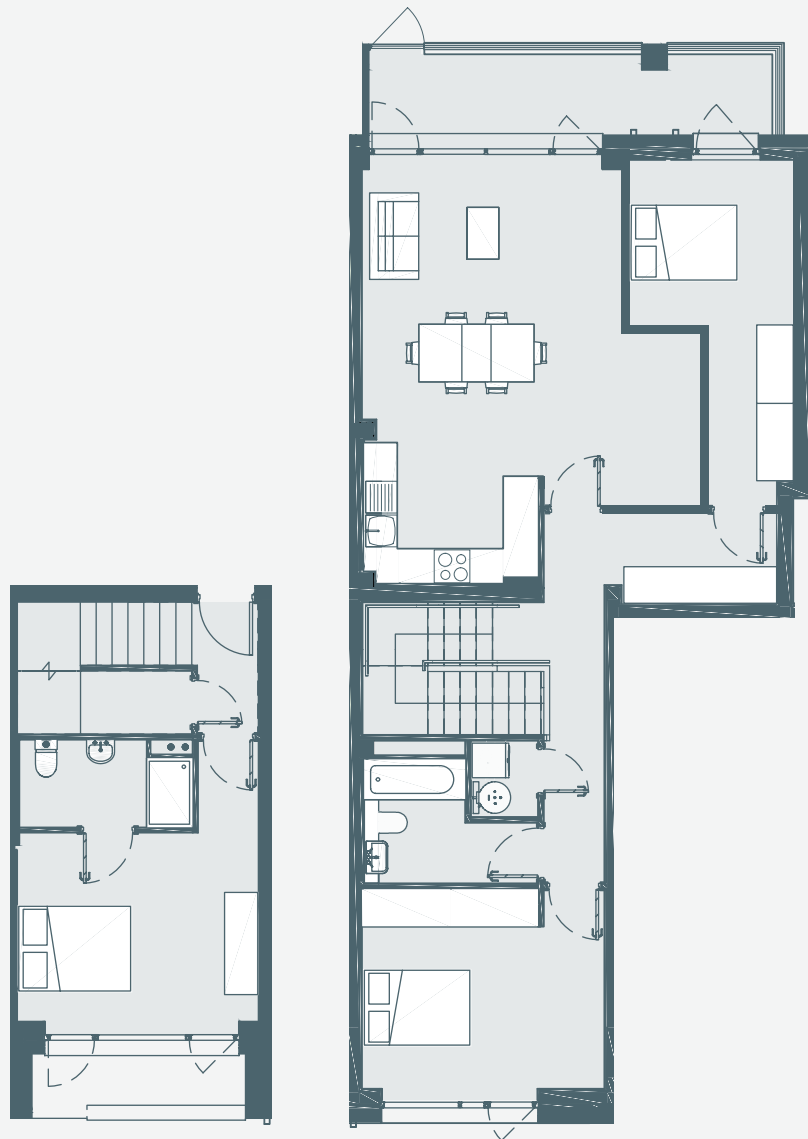

Typical 3-Bedroom Duplex 120 sq m / 1,292 sq ft

GROUND FLOOR

FIRST FLOOR

Block A Legend - Ground Floor Duplexes