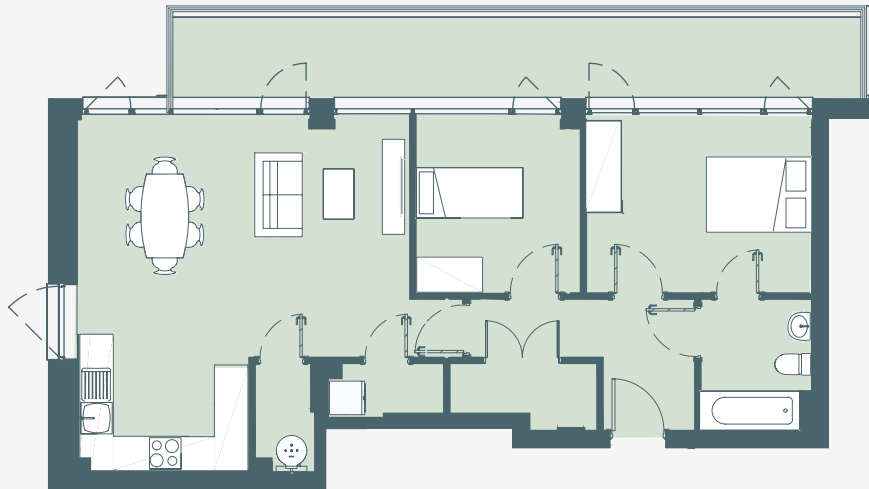

Typical 2-Bedroom Apartment 73-74 sq m / 786-797 sq ft

Block A Legend - Second & Third Floor Apartments