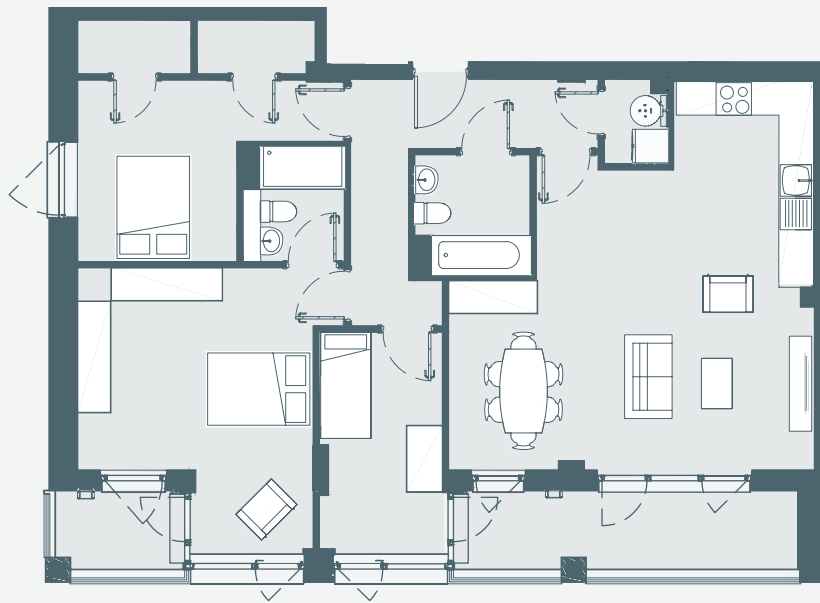

## Typical 3-Bedroom Apartment 101 sq m / 1,087 sq ft

### Block A Legend - Second & Third Floor Apartments

■ Second Floor Numbers

□ Third Floor Numbers