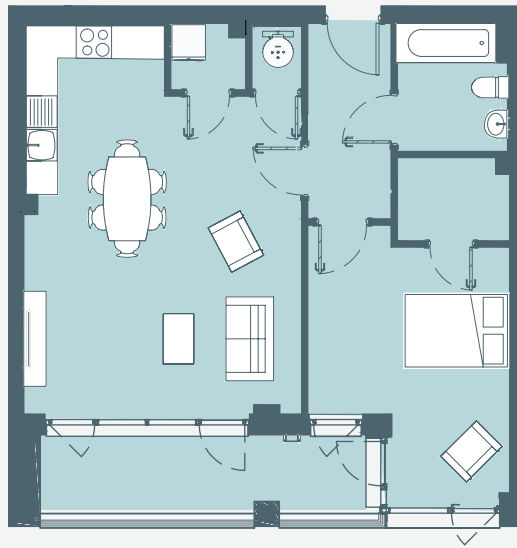

Typical 1-Bedroom Apartment 63 sq m / 678 sq ft

Block A Legend - Second & Third Floor Apartments

■ Second Floor Numbers

□ Third Floor Numbers